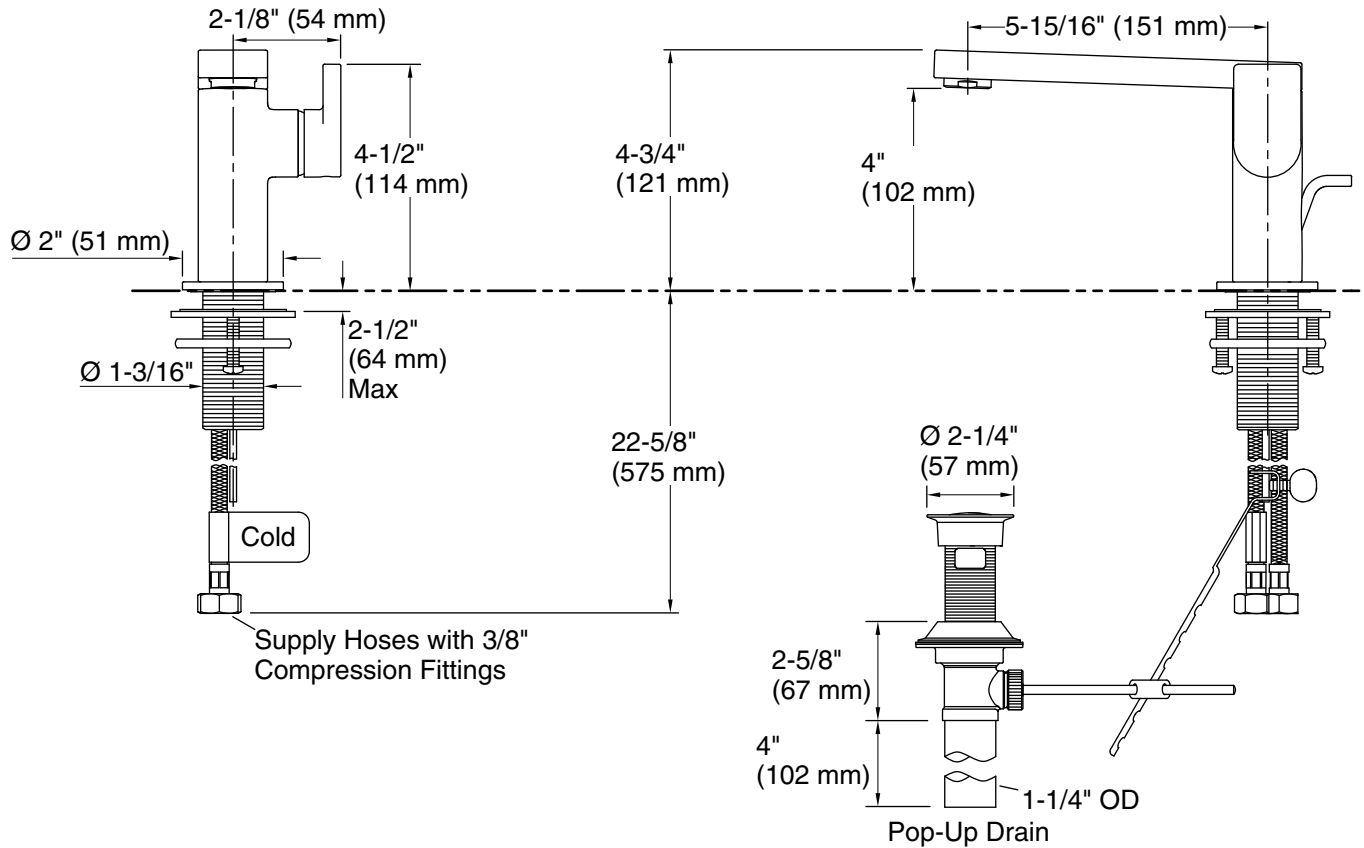

KOHLER® Faucets

Single-handle bathroom sink faucet with Lever handle,
1.2 gpm
K-73167-4

Features

- Metal construction
- Leak-free ceramic disc valve allows both volume and temperature control
- Complete range of faucets, accessories and showering components to coordinate a full bathroom
- 1.2 gpm (4.5 lpm) maximum flow rate at 60 psi (4.14 bar)

THE BOLD LOOK
OF **KOHLER**®

KOHLER Faucets

Single-handle bathroom sink faucet with Lever handle,

1.2 gpm

K-73167-4

Composed™

Technical Information

All product dimensions are nominal.

Faucet:

Flow rate: 1.2 gal/min (4.5 l/min)

Pressure: 60 psi (4.1 bar)

Valve body: Cast brass

Drain with overflow: Yes

Spout:

Spout reach: 5-15/16" (151 mm)

Notes